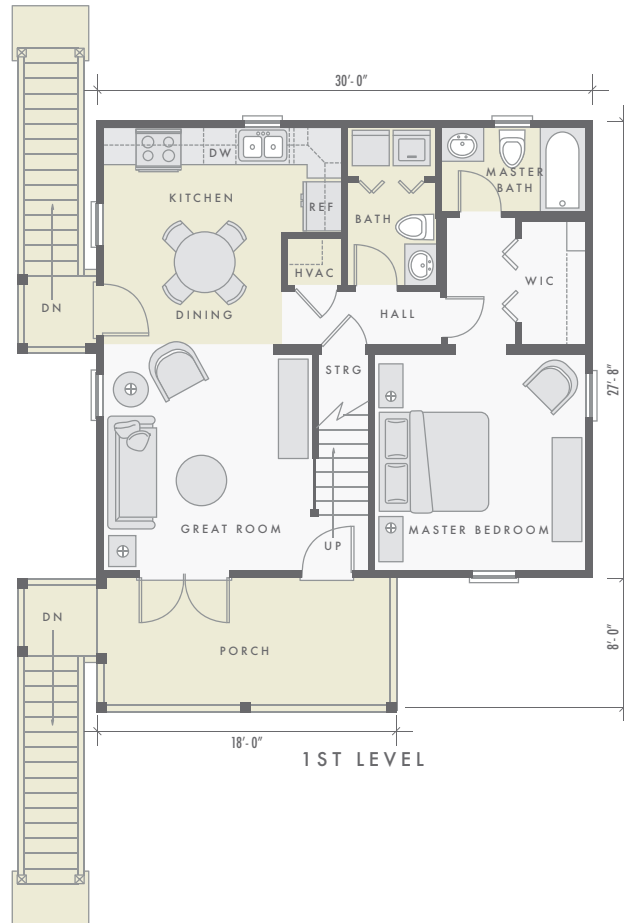

Richmond

3 BEDROOMS • 2 1/2 BATHS

1st Level	829 SQ. FT.
2nd Level	607 SQ. FT.
Total Living Space	1,436 SQ. FT.
Porch	145 SQ. FT.
Garage	829 SQ. FT.

The Richmond
3 BEDROOMS • 2 1/2 BATHS

WATERVIEW
AT INLET BEACH