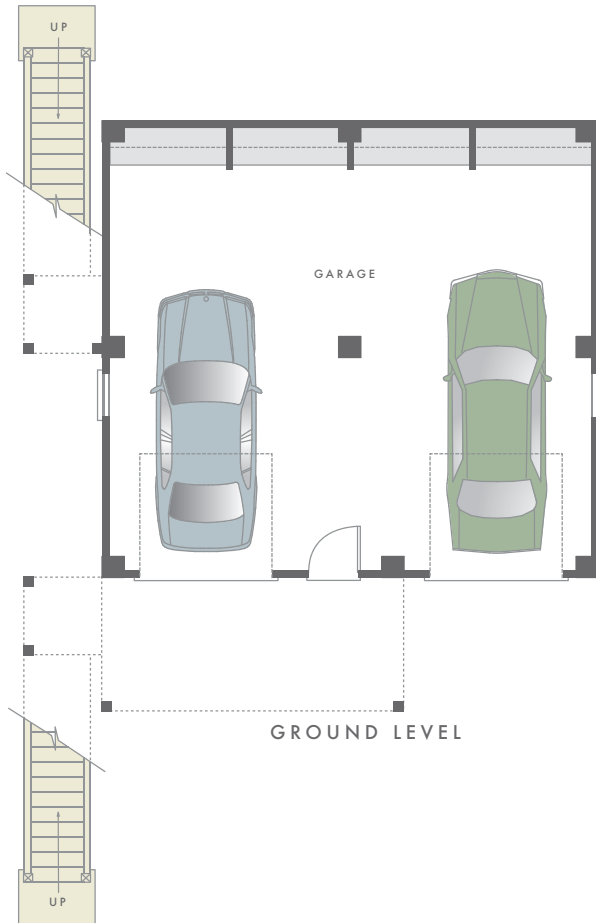

Richmond

3 BEDROOMS • 2 1/2 BATHS

1st Level	829 SQ. FT.
2nd Level	607 SQ. FT.
Total Living Space	1,436 SQ. FT.
Porch	145 SQ. FT.
Garage	829 SQ. FT.

The Richmond
3 BEDROOMS • 2 1/2 BATHS

WATERVIEW
AT INLET BEACH