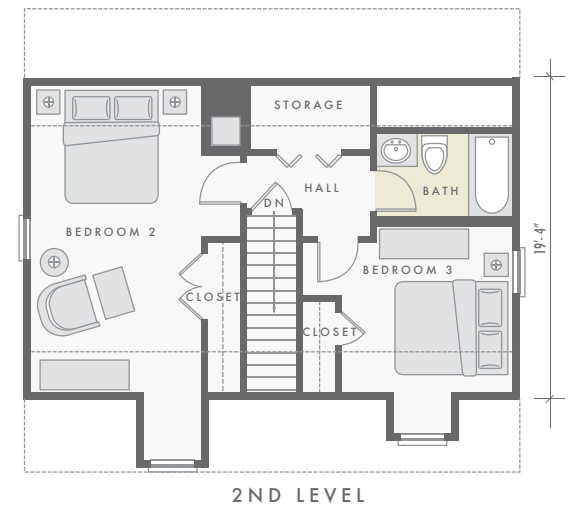

Richmond

3 BEDROOMS • 2 1/2 BATHS

1st Level	829 SQ. FT.
2nd Level	607 SQ. FT.
Total Living Space	1,436 SQ. FT.
Porch	145 SQ. FT.
Garage	829 SQ. FT.

The Richmond
3 BEDROOMS • 2 1/2 BATHS

WATERVIEW
AT INLET BEACH