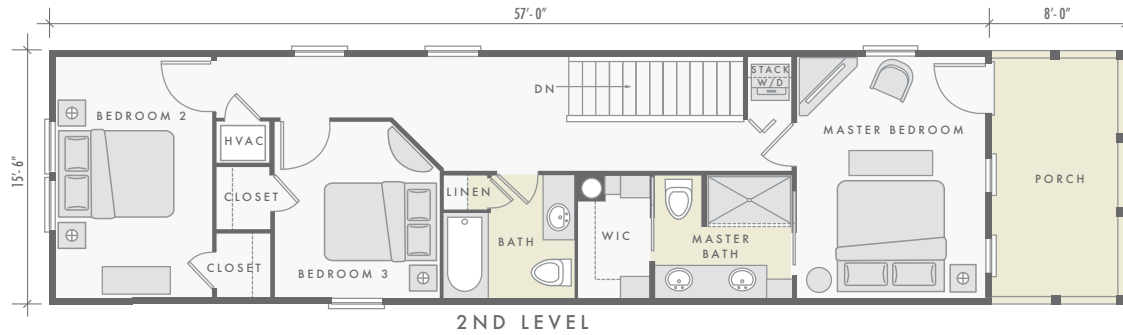

Glen Cairn I

3 BEDROOMS • 2 1/2 BATHS • BONUS ROOM

1st Level	884 SQ. FT.
2nd Level	884 SQ. FT.
Total Living Space	1,768 SQ. FT.
Porches	248 SQ. FT.
Bonus Room	480 SQ. FT.
Garage	404 SQ. FT.

The Glen Cairn I
3 BEDROOMS • 2 1/2 BATHS • BONUS ROOM

WATERVIEW
AT INLET BEACH