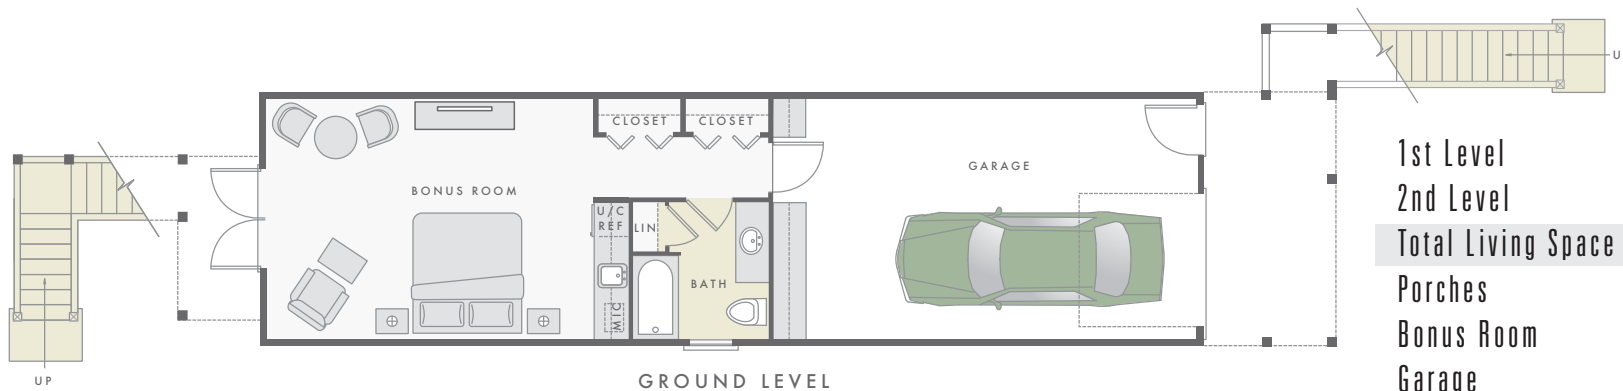

Glen Cairn I

3 BEDROOMS • 2 1/2 BATHS • BONUS ROOM

1st Level	884 SQ. FT.
2nd Level	884 SQ. FT.
Total Living Space	1,768 SQ. FT.
Porches	248 SQ. FT.
Bonus Room	480 SQ. FT.
Garage	404 SQ. FT.

The Glen Cairn I
3 BEDROOMS • 2 1/2 BATHS • BONUS ROOM

WATERVIEW
AT INLET BEACH