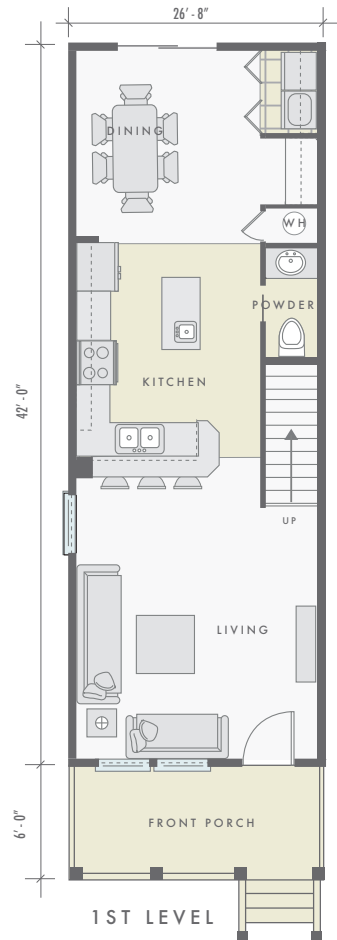

# Glen Cairn

3 BEDROOMS • 2 1/2 BATHS

1st Level	704 SQ. FT.
2nd Level	704 SQ. FT.
<b>Total Living Space</b>	<b>1,408 SQ. FT.</b>
1st Level Porch	92 SQ. FT.
2nd Level Porch	92 SQ. FT.

*The Glen Cairn*  
3 BEDROOMS • 2 1/2 BATHS

**WATERVIEW**  
AT INLET BEACH