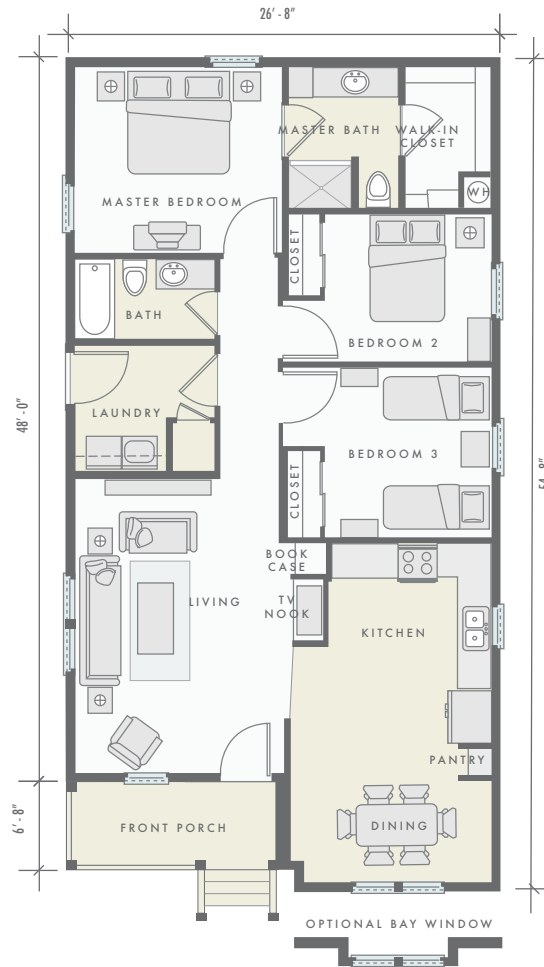

Edison

3 BEDROOMS • 2 BATHS

Total Living Space 1,540 SQ. FT.
Porch 86 SQ. FT.

The Edison
3 BEDROOMS • 2 BATHS

WATERVIEW
AT INLET BEACH