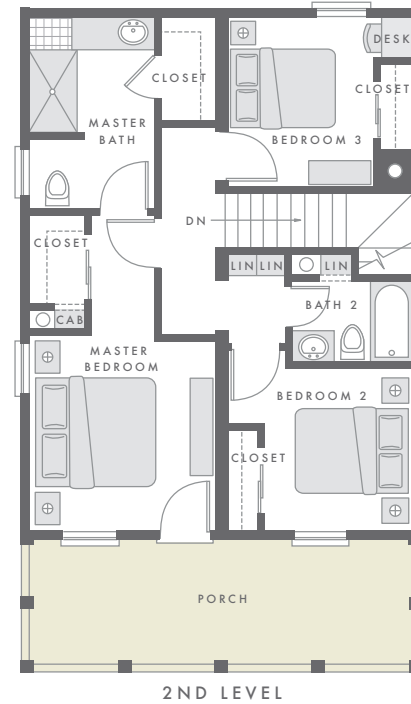

Baywatch

3 BEDROOMS • 2 1/2 BATHS

1st Level	768 SQ. FT.
2nd Level	768 SQ. FT.
Total Living Space	1,536 SQ. FT.
1st Level Porch	192 SQ. FT.
2nd Level Porch	192 SQ. FT.

The Baywatch
3 BEDROOMS • 2 1/2 BATHS

WATERVIEW
AT INLET BEACH