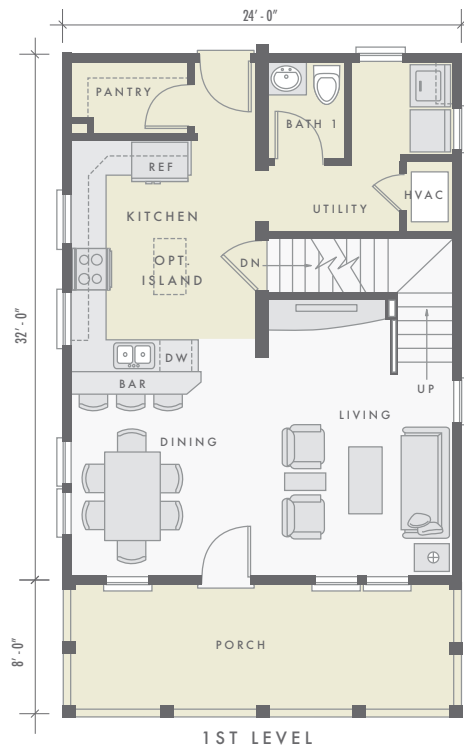

Baywatch

3 BEDROOMS • 2 1/2 BATHS

1st Level	768 SQ. FT.
2nd Level	768 SQ. FT.
Total Living Space	1,536 SQ. FT.
1st Level Porch	192 SQ. FT.
2nd Level Porch	192 SQ. FT.

The Baywatch
3 BEDROOMS • 2 1/2 BATHS

WATERVIEW
AT INLET BEACH